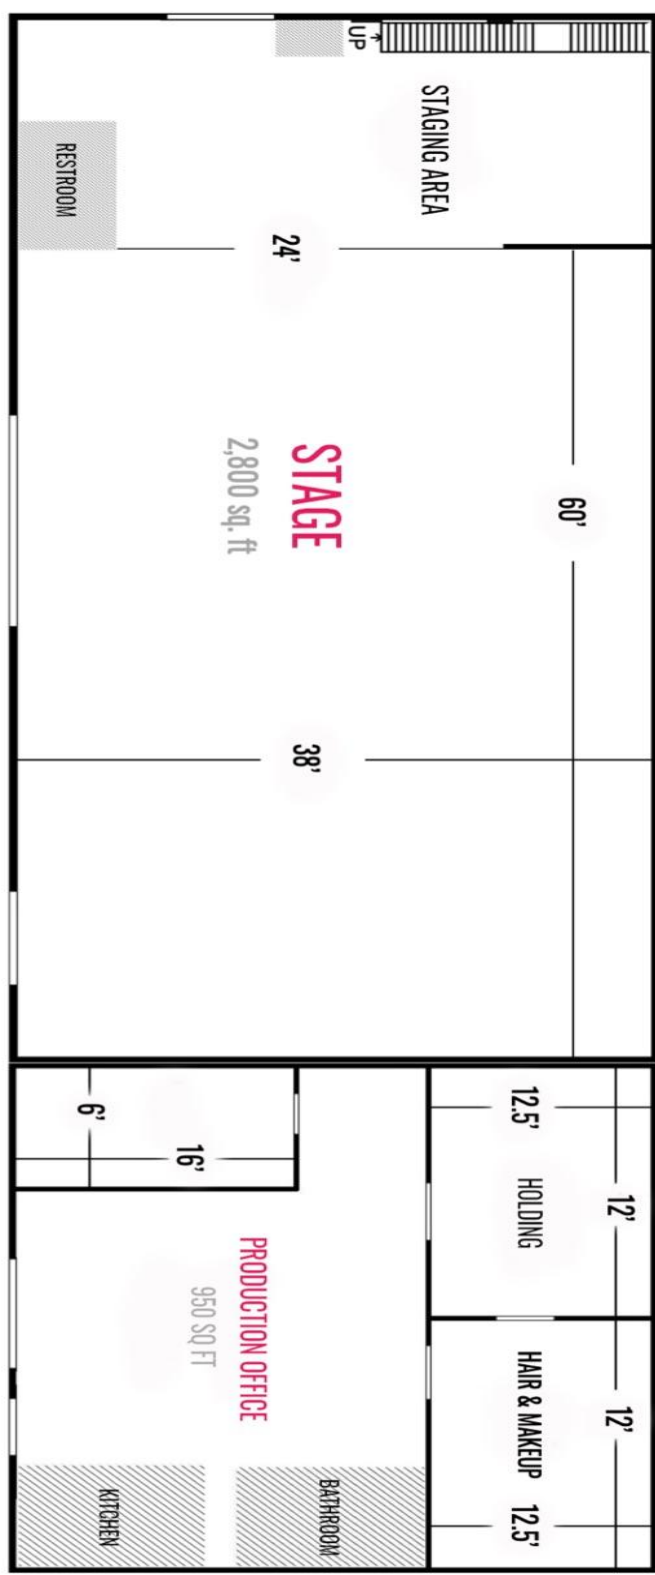

WHAT'S INCLUDED

STAGE

- Stage - 60' x 38'
- Staging Area - 20' x 38'
- 4 x Air Conditioning Units

AMENITIES INCLUDED

- 3 Bathrooms
- 2x Kitchens
- High-Speed Internet Access
- Dedicated Stage Manager
- Parking for 8-10 cars

GRIP AND ELECTRIC INCLUDED

- 3-Ton Grip Package
- Camlock & Edison Distro
- 360 Amps of 2 Phase Power
- Luminaire DMX System

PRODUCTION OFFICE INCLUDED

- Production Office - 24' x 38'
- Talent & Green Room
- 2 Station Hair & Makeup Room
- Wardrobe Room, Racks and Steamer
- Restroom
- Kitchen

STAGE SUPPORT INCLUDED

- 4 X Ladders
- Scissor Lift
- 10 x Tables & Folding Chairs
- 8 x Trashcans
- 5 x Director's Chairs
- Zoom remote (iMac)

SOUTH BAY STUDIOS LOT

3750 SQ FT

SOUTH BAY STUDIOS

Production Office

950 TOTAL SQ FT

DIMENSIONS

WIDTH: 24'

LENGTH: 37'

HEIGHT: 10'

SQUARE FEET: 950

DOOR HEIGHT: 8.5'

SOUTH BAY STUDIOS