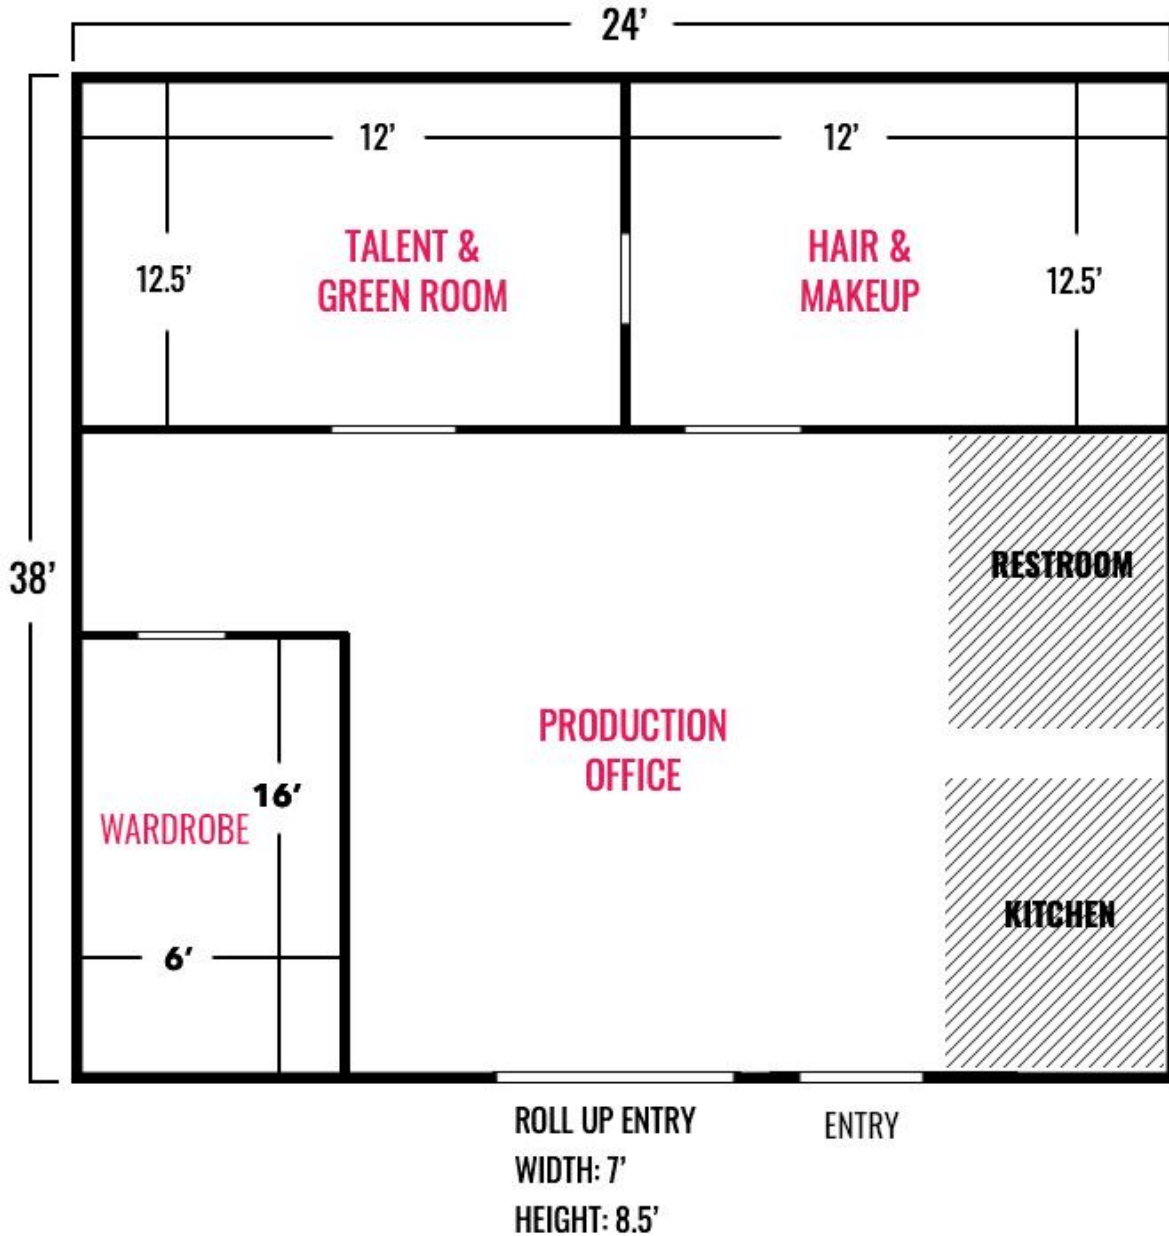

WHAT'S INCLUDED

STAGE

- Stage - 60' x 38'
- Staging Area - 20' x 38'
- 4 x Air Conditioning Units

AMENITIES INCLUDED

- 3 Bathrooms
- 2x Kitchens
- High-Speed Internet Access
- Dedicated Stage Manager
- Parking for 8-10 cars

GRIP AND ELECTRIC INCLUDED

- 3-Ton Grip Package
- Camlock & Edison Distro
- 360 Amps of 2 Phase Power
- Luminaire DMX System

PRODUCTION OFFICE INCLUDED

- Production Office - 24' x 38'
- Talent & Green Room
- 2 Station Hair & Makeup Room
- Wardrobe Room, Racks and Steamer
- Restroom
- Kitchen

STAGE SUPPORT INCLUDED

- 4 X Ladders
- Scissor Lift
- 10 x Tables & Folding Chairs
- 8 x Trashcans
- 5 x Director's Chairs
- Zoom remote (iMac)

SOUTH BAY STUDIOS LOT

3750 SQ FT

SOUTH BAY STUDIOS

Production Office

950 TOTAL SQ FT

DIMENSIONS

WIDTH: 24'

LENGTH: 37'

HEIGHT: 10'

SQUARE FEET: 950

DOOR HEIGHT: 8.5'

SOUTH BAY STUDIOS