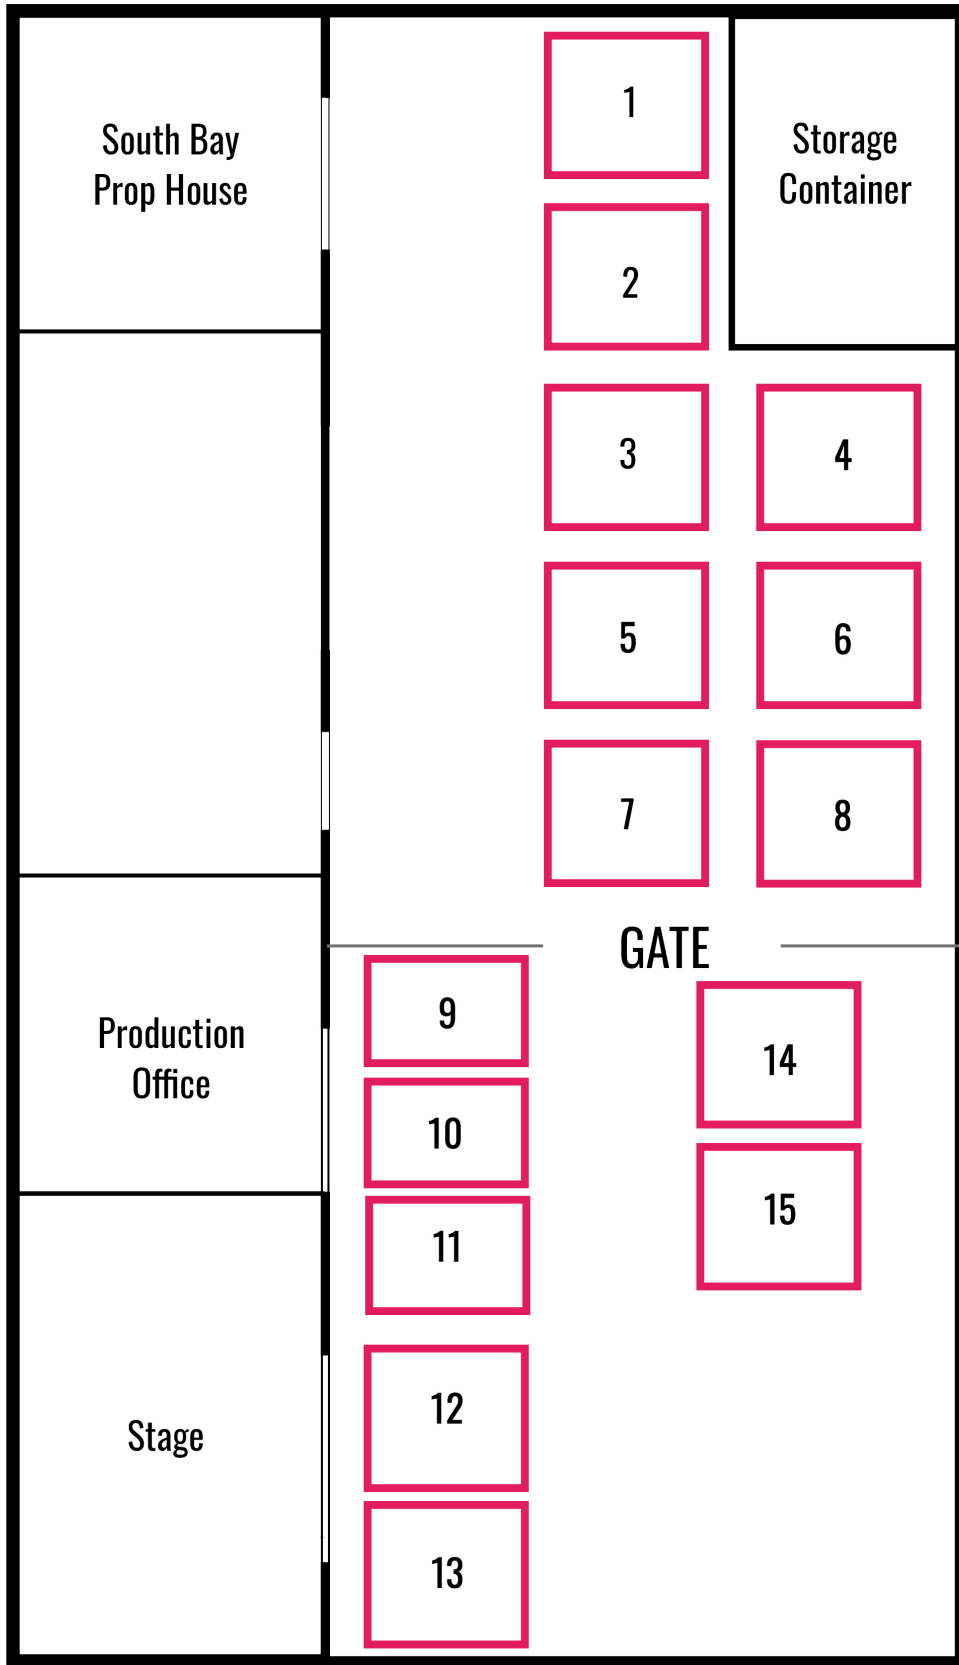

Parking Map

SOUTH BAY STUDIOS

1518 W 132ND ST. GARDENA, CA 90249 (424) 370-0684