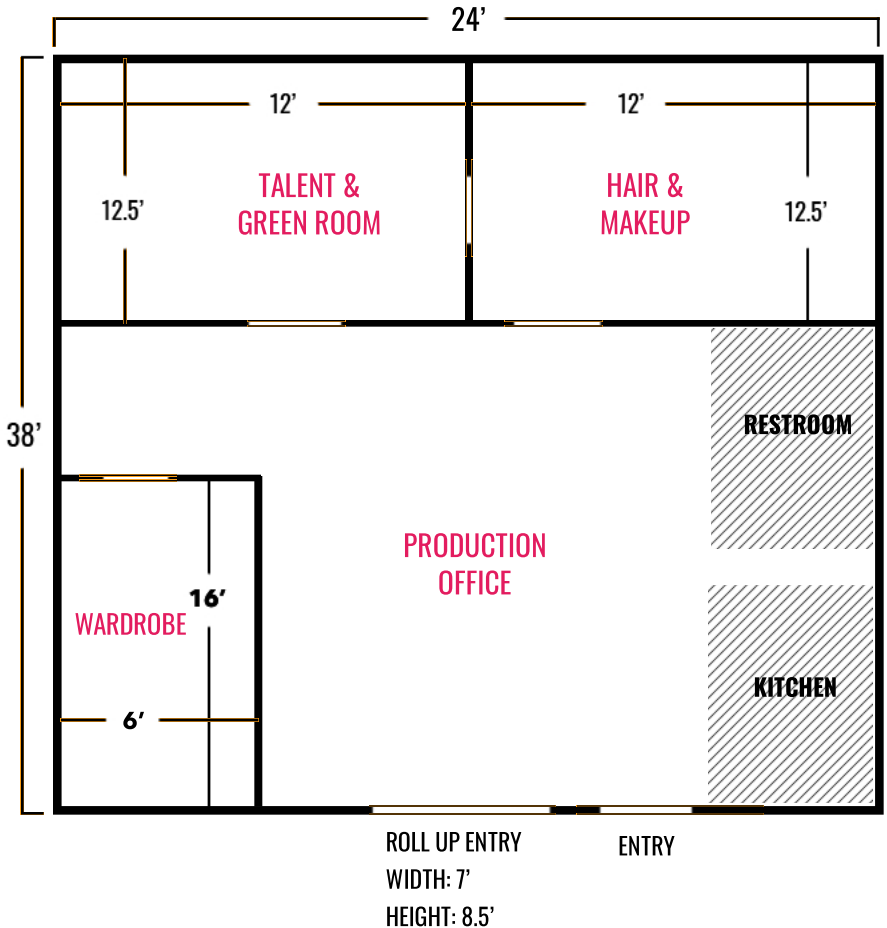

Production Office

950 TOTAL SQ FT

DIMENSIONS

WIDTH: 24'

LENGTH: 38'

HEIGHT: 10'

SQUARE FEET: 950

DOOR HEIGHT: 8.5'